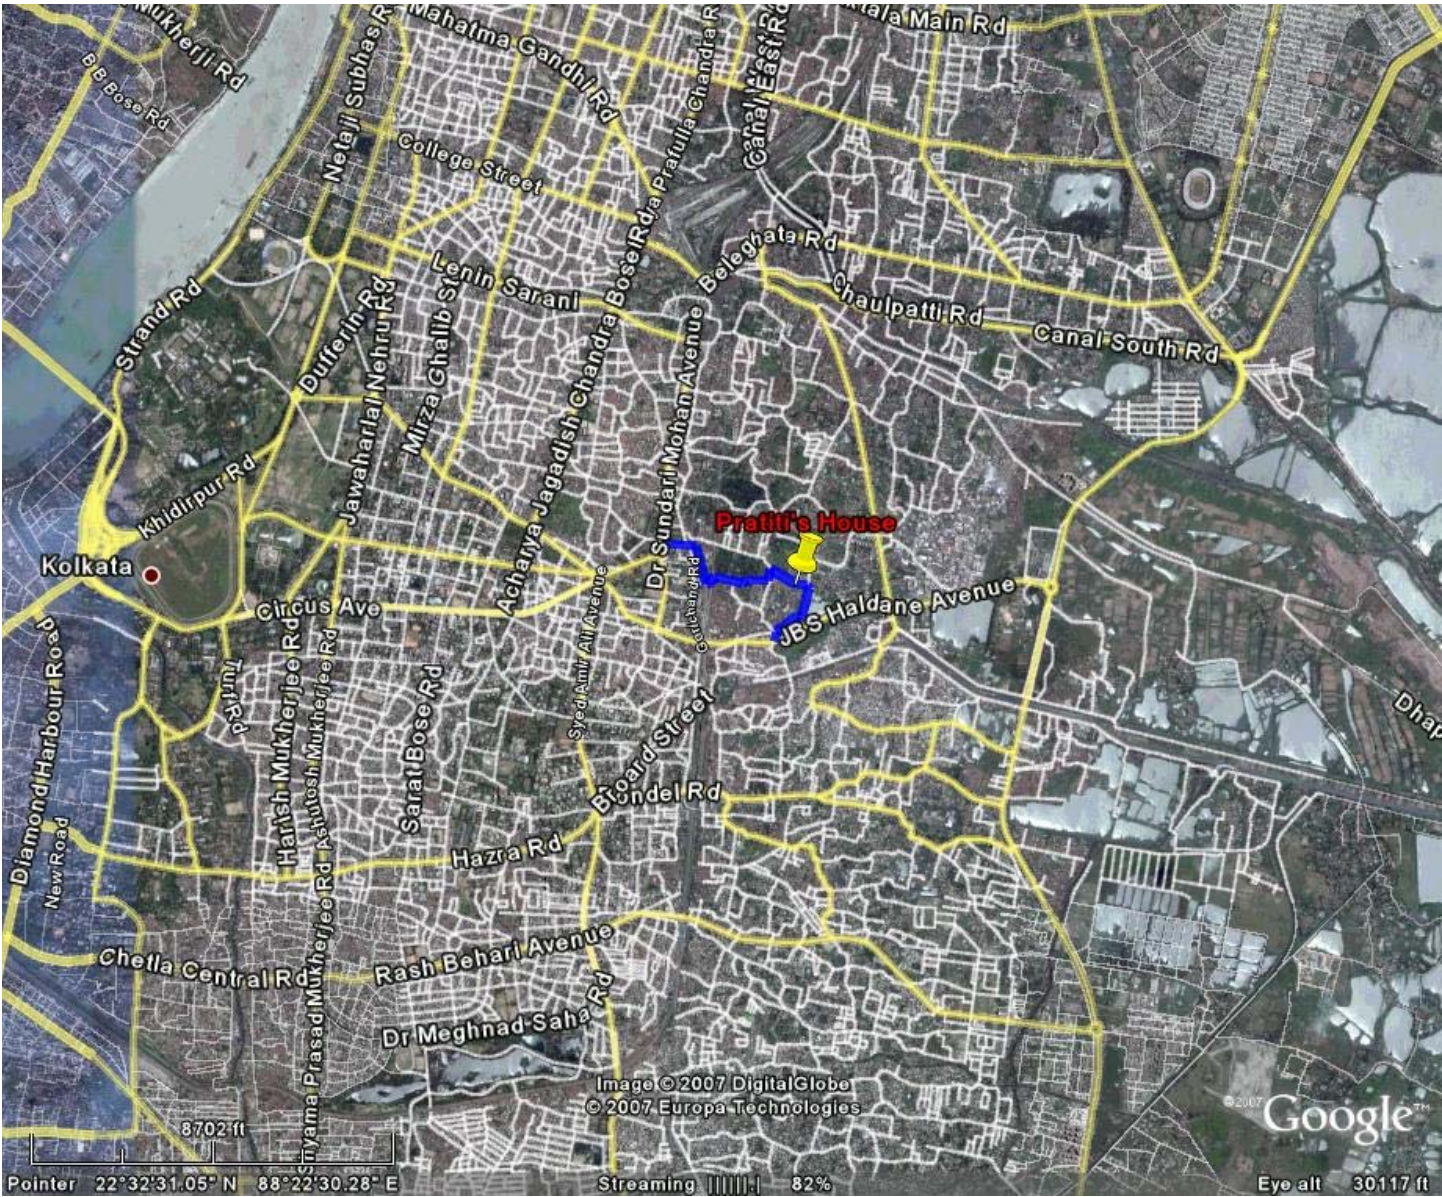

 **Pratiti's House**
32/1B, Mohendra Roy Lane, Kolkata - 700046

Pointer 22°32'31.05" N 88°22'30.28" E elev 23 ft Streaming 100% Eye all 6397 ft

Pointer 22°32'31.05" N 88°22'30.28" E

Streaming ||||| 82%

Eye all 30117 ft