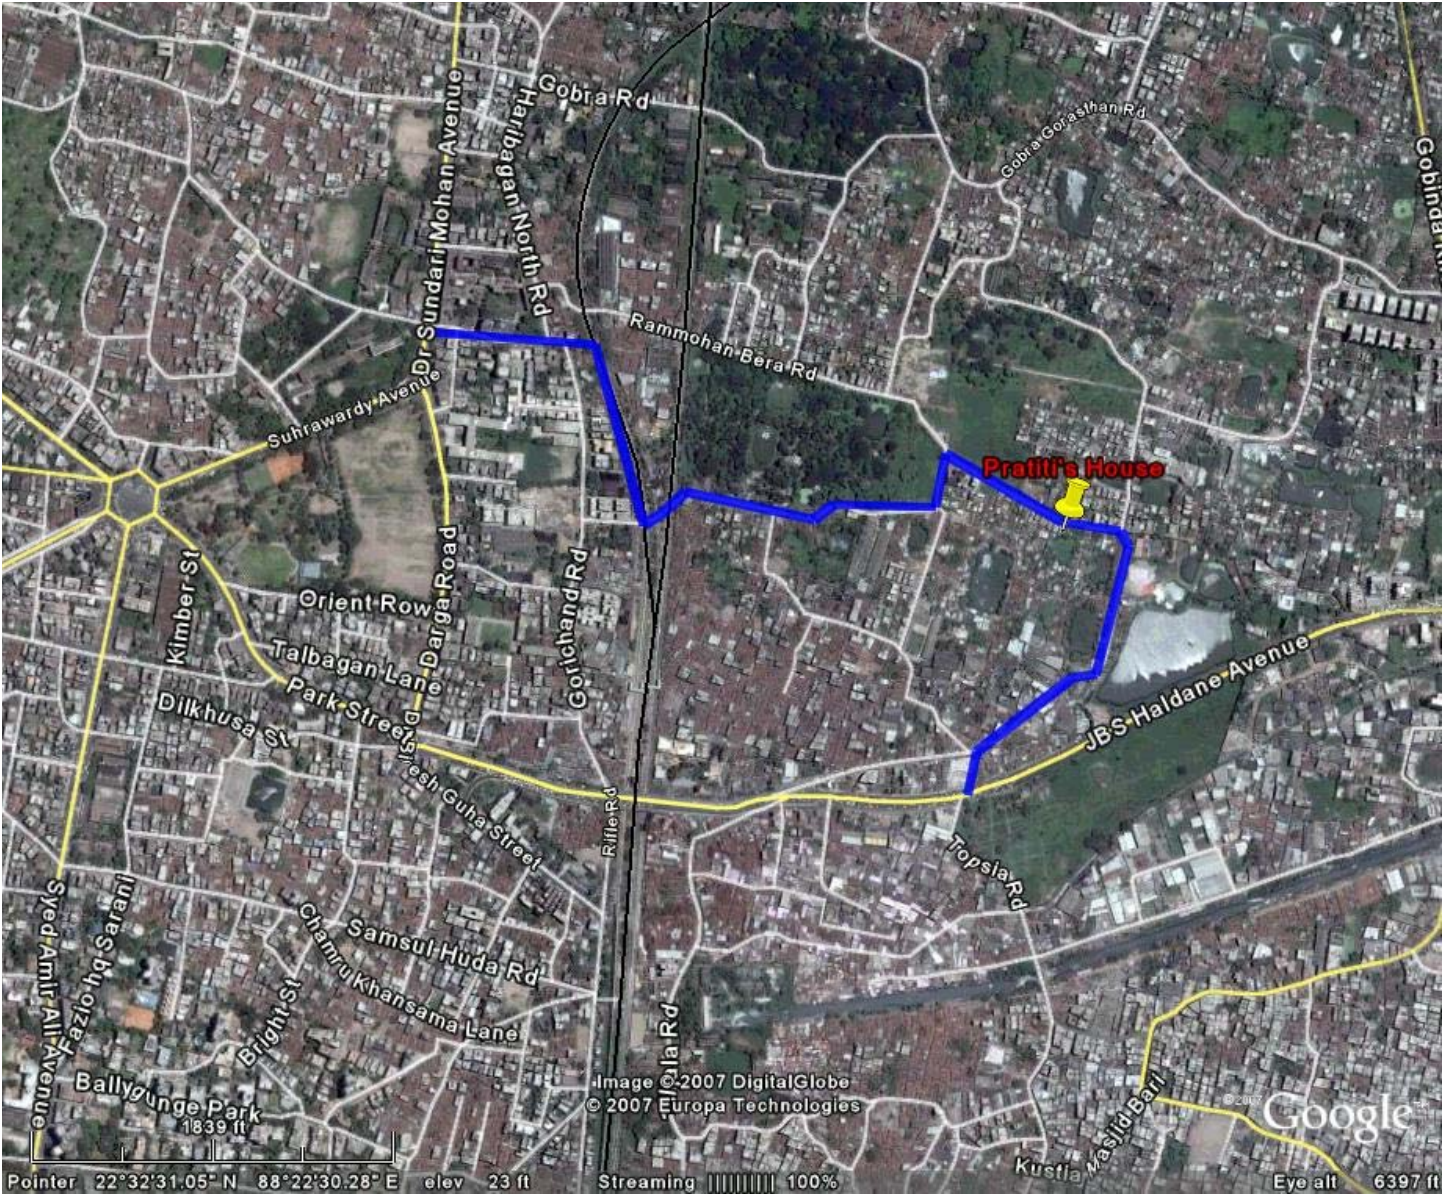

 **Pratiti's House**
32/1B, Mohendra Roy Lane, Kolkata - 700046

Pointer 22°32'31.05" N 88°22'30.28" E elev 23 ft Streaming 100% Eye all 6397 ft

Pointer 22°32'31.05" N 88°22'30.28" E

Streaming ||||| 82%

Eye all 30117 ft